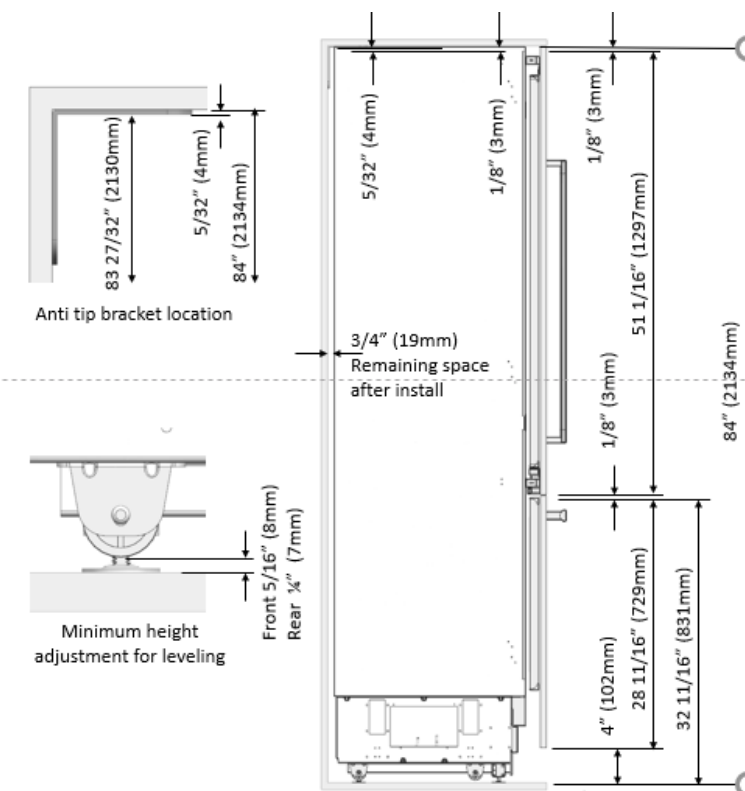

## Specification

**Model: BO91BINFICE**

**NoFrost**

**Energy Class: E**

**Total Net Volume: 556L**

**Refrigerator Net Volume: 399L**

**Freezer Net Volume: 157L**

**Cooling system: Total No Frost**

**Control system: Electronic**

**Dimensions: 908\*592\*2123 mm**

**Packaged Dimensions: 972\*670\*2300 mm**

**Loading Quantities(40ftHC): 36 pcs**

**Optional:**

Stainless steel

Water dispenser

Ice marker

Metal trims

Install variation	A	B	C
standard	4" (102)	32 11/16" (831)	84" (2134)
minimum	3 3/4" (95)	32 7/16" (824)	83 3/4" (2127)
maximum	5 5/16" (135)	34" (864)	85 5/16" (2167)